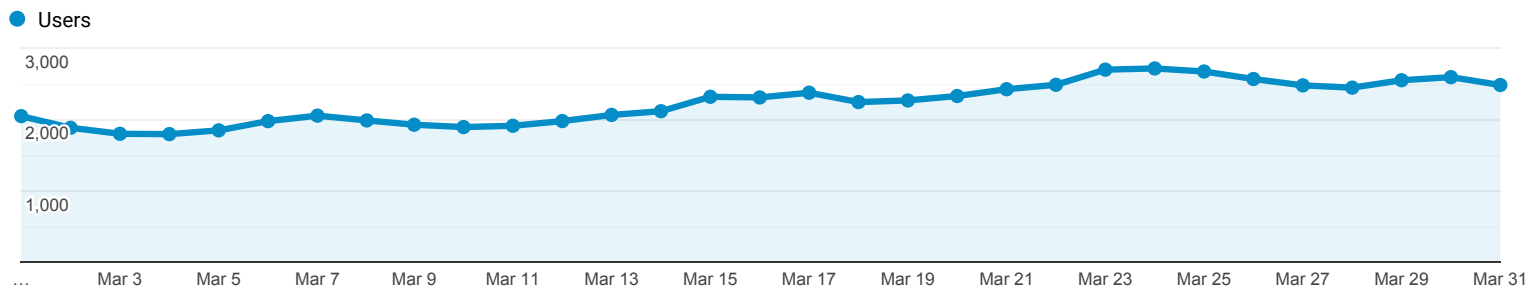

Audience Overview

Mar 1, 2020 - Mar 31, 2020

All Users
100.00% Users

Overview

Users 29,102	New Users 24,199	Sessions 153,148
Number of Sessions per User 5.26	Pageviews 1,781,988	Pages / Session 11.64
Avg. Session Duration 00:11:09	Bounce Rate 20.52%	