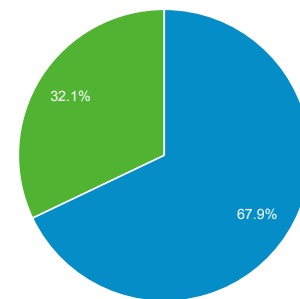

Users 29,102	New Users 24,199	Sessions 153,148
Number of Sessions per User 5.26	Pageviews 1,781,988	Pages / Session 11.64
Avg. Session Duration 00:11:09	Bounce Rate 20.52%	

■ New Visitor ■ Returning Visitor